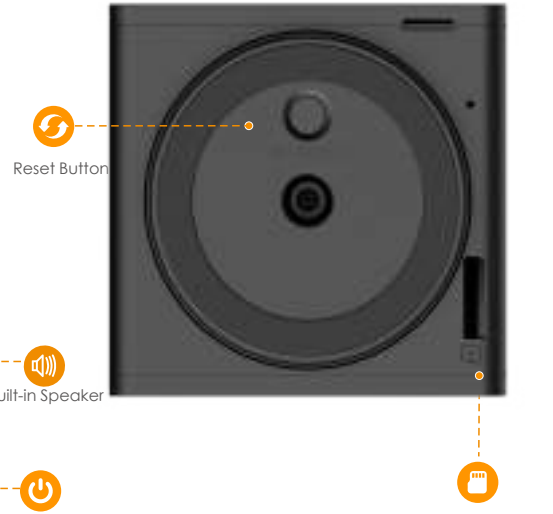

imou

IMOU SENSE Rex VT Pro

5MP H.265 Wi-Fi Pan & Tilt Camera

With 5MP/3K live monitoring and panoramic 0-355° pan & 0-90° tilt feature, Rex VT ensures every corner of your home completely covered. It supports two-way video calls with a 2.4-inch screen. Two buttons on the side of the screen allow you to place and hang up video calls. Human/Pet detection quickly finds events in images and immediately sends a notification to you. With built-in siren, Rex VT actively keeps unwelcome visitors away from what you care about. Privacy Mode helps protect your personal privacy when you are home, and Smart Tracking function lets the camera follow moving objects when it detects motion. With 2000mAh built-in battery, it can continue working for 30 minutes after power unplug.

Abnormal Sound Alarm

Sends alerts to your smartphone when it detects abnormal sound

Info Display

The Screen can display some information

Diversified Storage

Supports NVR, Cloud Storage or Micro SD card (up to 256GB)

Front View

Back View

Bottom view

Specifications

Camera

1/2.7" Progressive CMOS
 5MP(2880 x 1620)
 Night Vision: 20m(66ft) Distance
 3.6mm Fixed Lens
 Field of View : 87° (H), 48° (V), 108° (D)
 0~355° Pan & 0~90° Tilt
 2.4 inch screen
 2000mAh battery