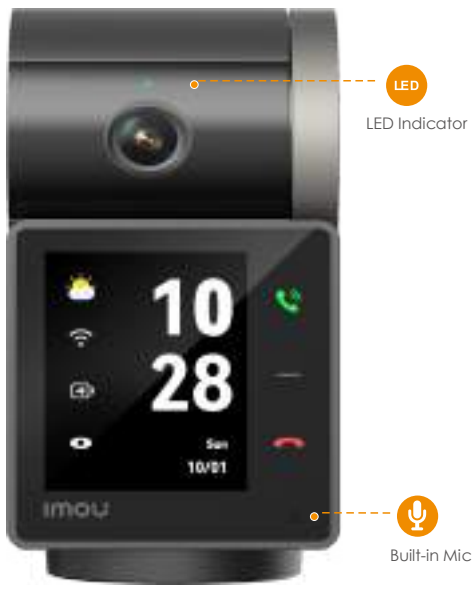

imou

IMOU SENSE Rex VT Pro

5MP H.265 Wi-Fi Pan & Tilt Camera

With 5MP/3K live monitoring and panoramic 0-355° pan & 0-90° tilt feature, Rex VT ensures every corner of your home completely covered. It supports two-way video calls with a 2.4-inch screen. Two buttons on the side of the screen allow you to place and hang up video calls. Human/Pet detection quickly finds events in images and immediately sends a notification to you. With built-in siren, Rex VT actively keeps unwelcome visitors away from what you care about. Privacy Mode helps protect your personal privacy when you are home, and Smart Tracking function lets the camera follow moving objects when it detects motion. With 2000mAh built-in battery, it can continue working for 30 minutes after power unplug.

Abnormal Sound Alarm

Sends alerts to your smartphone when it detects abnormal sound

Info Display

The Screen can display some information

Diversified Storage

Supports NVR, Cloud Storage or Micro SD card (up to 256GB)

Alarm Clock

Supports setting custom alarms

Smart Tracking

Automatically tracks moving objects

Stay close with what you care

With Cloud service, you will have access to what you care as long as Internet is available. You can record daily or motion videos on Cloud and playback anytime anywhere.

Front View

Back View

Bottom view

Specifications

Camera

1/2.7" Progressive CMOS
 5MP(2880 x 1620)
 Night Vision: 20m(66ft) Distance
 3.6mm Fixed Lens
 Field of View : 87° (H), 48° (V), 108° (D)
 0~355° Pan & 0~90° Tilt
 2.4 inch screen
 2000mAh battery