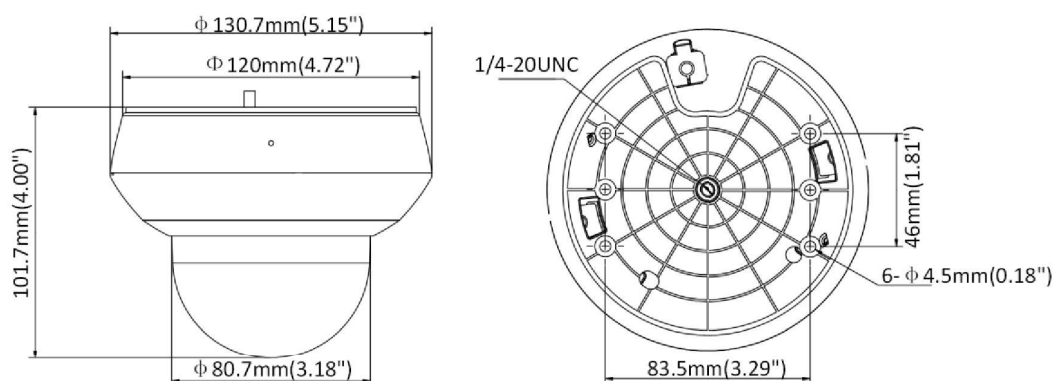

DORI

The DORI (detect, observe, recognize, identify) distance gives the general idea of the camera ability to distinguish persons or objects within its field of view. It is calculated based on the camera sensor specification and the criteria given by EN 62676-4: 2015.

DORI	Detect	Observe	Recognize	Identify
Definition	25 px/m	63 px/m	125 px/m	250 px/m
Distance (Tele)	180.0 m (590.6 ft)	71.4 m (234.3 ft)	36.0 m (118.1 ft)	18.0 m (59.1 ft)

Available Model

DS-2DE2A404IW-DE3/W(2.8-12 mm) (C), 12 VDC & PoE

Dimensions