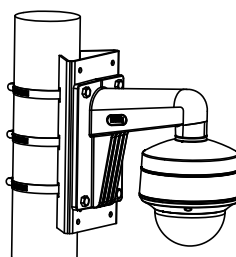

## Dimension

## Accessory

DS-1273ZJ-140-DM45

Wall mount

DS-1271ZJ-140-DM45

Pendant mount

DS-1275ZJ-SUS

Vertical pole mount

DS-1276ZJ-SUS

Corner mount

DS-1281ZJ-DM45

Inclined ceiling mount

DS-1280ZJ-DM45

Junction box

Distributed by

**HIKVISION®****Headquarters**

No.555 Qianmo Road, Binjiang District,  
Hangzhou 310051, China  
T +86-571-8807-5998  
overseasbusiness@hikvision.com