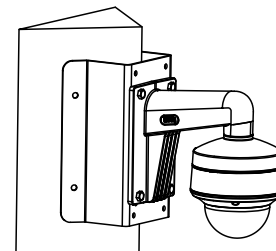

## Dimension

## Accessory

DS-1273ZJ-140-DM45

Wall mount

DS-1271ZJ-140-DM45

Pendant mount

DS-1275ZJ-SUS

Vertical pole mount

DS-1276ZJ-SUS

Corner mount

DS-1281ZJ-DM45

Inclined ceiling mount

DS-1280ZJ-DM45

Junction box

Distributed by

**HIKVISION®****Headquarters**

No.555 Qianmo Road, Binjiang District,  
Hangzhou 310051, China  
T +86-571-8807-5998  
overseasbusiness@hikvision.com