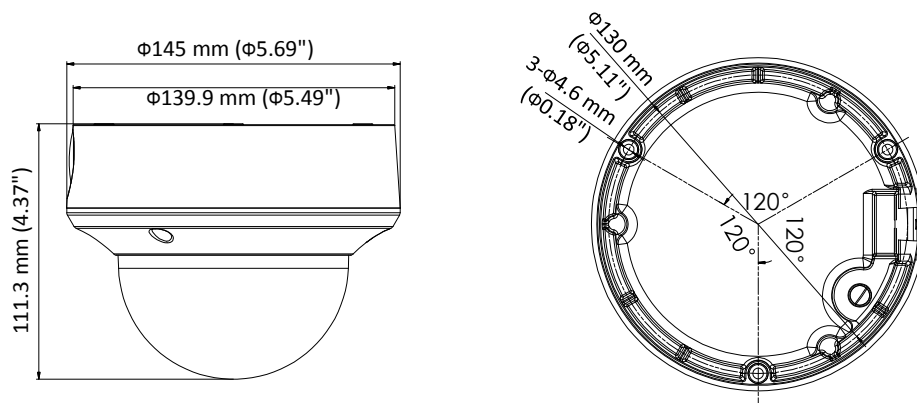

## Specification

<b>Camera</b>	
Image Sensor	2 MP CMOS
Signal System	PAL/NTSC
Resolution	1920 (H) × 1080 (V)
Frame Rate	PAL: 1080p@25fps NTSC: 1080p@30fps
Min. Illumination	Color: 0.003 Lux @ (F1.2, AGC ON), 0 Lux with IR
Shutter Time	PAL: 1/25 s to 1/50, 000 s NTSC: 1/30 s to 1/50, 000 s
Slow Shutter	MAX. 16 times
Lens	2.7 mm to 13.5 mm motorized, auto focus
Horizontal Field of View	103° to 32.1°
Lens Mount	Φ14
Day & Night	ICR
WDR (Wide Dynamic Range)	≥ 130 dB
Angle Adjustment	Pan: 0° to 355°, Tilt: 0° to 75°, Rotate: 0° to 355°
<b>Menu</b>	
Image Mode	STD/HIGH-SAT
AGC	Yes
Day/Night Mode	Auto/Color/BW (Black and White)
White Balance	Auto/Manual
AE (Auto Exposure) Mode	WDR/BLC/HLC/Global
Privacy Mask	4 programmable privacy masks
Motion Detection	4 programmable motion areas
NR (Noise Reduction)	3D DNR/2D DNR
Language	English
Functions	Brightness, Sharpness, Mirror, Smart IR
<b>Interface</b>	
Video Output	Switchable TVI/AHD/CVI/CVBS
<b>General</b>	
Operating Conditions	-40 °C to 60 °C (-40 °F to 140 °F), humidity: 90% or less (non-condensing)
Power Supply	12 VDC ±25%, 24 VAC±25% <i>*You are recommended to use one power adapter to supply the power for one camera.</i>
Power Consumption	Max. 5.8W, -A: Max. 7.5W
Protection Level	IK10, IP67
Material	Metal
IR Range	Up to 60 m
Communication	HIKVISION-C
Dimensions	Φ 145 mm × 111.3 mm (Φ 5.69" × 4.37")
Weight	Approx. 830 g (1.83 lb.), -A: Approx. 860 g (1.90 lb.)

## Dimension