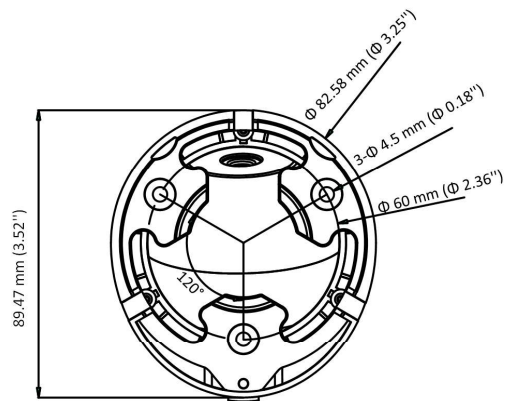

DS-2CE56D0T-IRMF (C) 2 MP Camera

- 2 MP, 1920 × 1080 resolution
- 2.8 mm, 3.6 mm, 6 mm fixed focal lens
- 4 in 1 video output (switchable TVI/AHD/CVI/CVBS)
- Smart IR, up to 25 m IR distance
- IP67

Specification

Camera	
Image Sensor	2 MP CMOS
Signal System	PAL/NTSC
Resolution	1920 (H) × 1080 (V)
Frame Rate	TVI: 1080P@30fps, 1080P@25fps CVI: 1080P@30fps, 1080P@25fps AHD: 1080P@30fps, 1080P@25fps CVBS: PAL/NTSC
Min. illumination	0.01 Lux@(F1.2, AGC ON), 0 Lux with IR
Shutter Time	PAL: 1/25 s to 1/50, 000 s NTSC: 1/30 s to 1/50, 000 s
Lens	2.8 mm, 3.6 mm, 6 mm fixed lens
Field of View	2.8 mm, horizontal FOV: 106.4°, vertical FOV: 57.9°, diagonal FOV: 124.6° 3.6 mm, horizontal FOV: 79.6°, vertical FOV: 43.5°, diagonal FOV: 93.7° 6 mm, horizontal FOV: 51.9°, vertical FOV: 30°, diagonal FOV: 58.8°
Lens Mount	M12
Day & Night	ICR
WDR (Wide Dynamic Range)	Digital WDR
Angle Adjustment	Pan: 0 to 360°, Tilt: 0 to 75°, Rotation: 0 to 360°
Menu	
Image Mode	STD/HIGH-SAT
AGC	Yes
Day/Night Mode	Auto/Color/BW (Black and White)
White Balance	Auto/Manual
AE (Auto Exposure) Mode	DWDR/BLC/HLC/Global
Noise Reduction	2D DNR
Language	English
Function	Brightness, Sharpness, Smart IR
Interface	
Video Output	Switchable TVI/AHD/CVI/CVBS
General	
Operating Conditions	-40 °C to 60 °C (-40 °F to 140 °F), humidity 90% or less (non-condensing)
Power Supply	12 VDC ± 25%
Power Consumption	Max. 3 W
Protection Level	IP67
Material	Metal
IR Range	Up to 25 m
Communication	HIKVISION-C

General

Dimensions	89.47 mm × 67.6 mm (3.52" × 2.70")
Weight	Approx. 250 g (0.55 lb.)

Available Model

DS-2CE56D0T-IRMF (C)

Dimension

Accessory

DS-1272ZJ-110-TRS
Wall Mount

DS-1275ZJ-SUS
Vertical Pole Mount