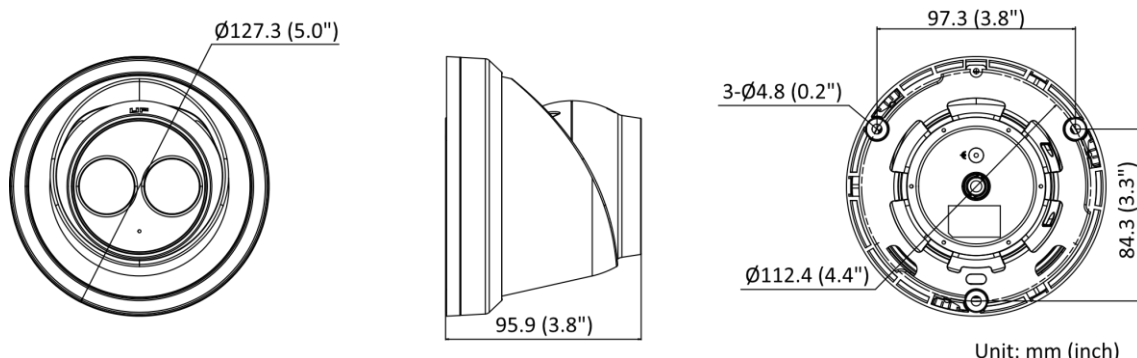

▪ Available Model

DS-2CD2383G2-I (2.8/4 mm)

DS-2CD2383G2-IU (2.8/4 mm)

DS-2CD2383G2-IU (2.8 mm) (Black)

▪ Dimension