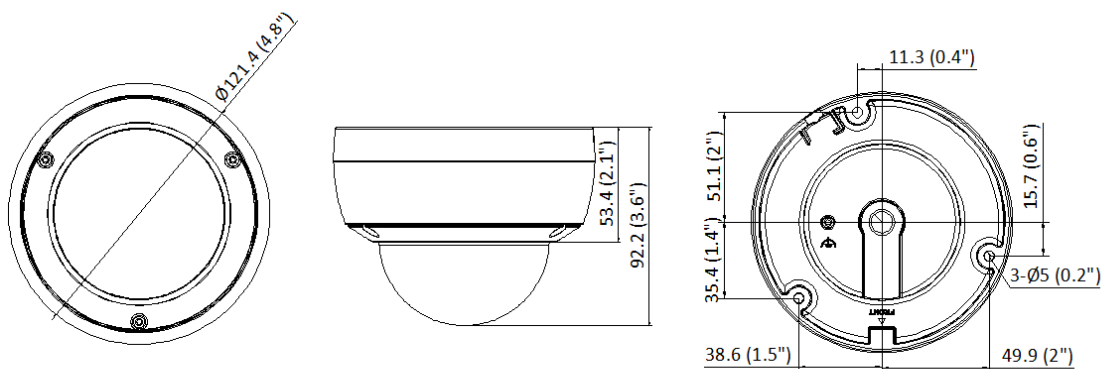

Level	Description
Top-level protection	Hikvision products at this level are equipped for use in areas where professional anti-corrosion protection is a must. Typical application scenarios include coastlines, docks, chemical plants, and more.
Moderate protection	Hikvision products at this level are equipped for use in areas with moderate anti-corrosion demands. Typical application scenarios include coastal areas about 2 kilometers (1.24 miles) away from coastlines, as well as areas affected by acid rain.
No specific protection	Hikvision products at this level are equipped for use in areas where no specific anti-corrosion protection is needed.

▪ **Dimension**

Unit:mm (inch)

▪ **Accessory**

▪ **Optional**

DS-1271ZJ-120(Black) Pendant Mount	DS-1280ZJ-DM46 Junction Box	DS-1253ZJ-M Rain Shade	DS-1276ZJ-SUS(Black) Corner Mount	DS-1280ZJ-DM46(Black) Junction Box
DS-1275ZJ-SUS Vertical Pole Mount	DS-1272ZJ-120B Wall Mount	DS-1272ZJ-120 Wall Mount	DS-1276ZJ-SUS Corner Mount	DS-1271ZJ-120 Pendant Mount