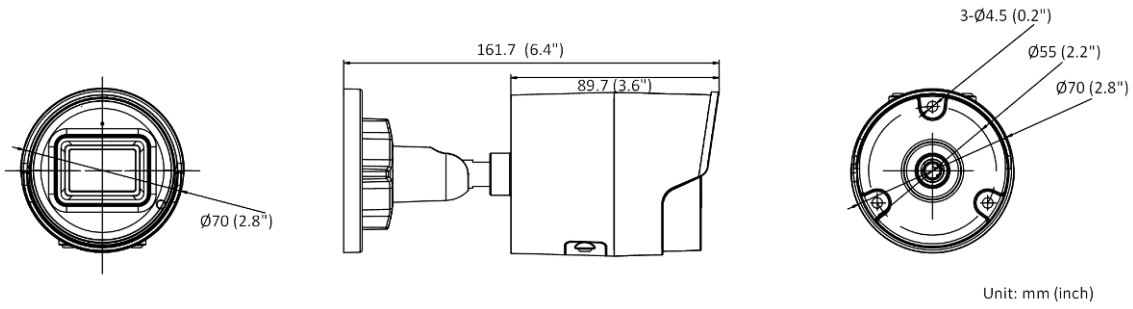

Moderate protection	Hikvision products at this level are equipped for use in areas with moderate anti-corrosion demands. Typical application scenarios include coastal areas about 2 kilometers (1.24 miles) away from coastlines, as well as areas affected by acid rain.
No specific protection	Hikvision products at this level are equipped for use in areas where no specific anti-corrosion protection is needed.

▪ **Dimension**

▪ **Accessory**

▪ **Optional**

**DS-1280ZJ-XS
Junction Box**