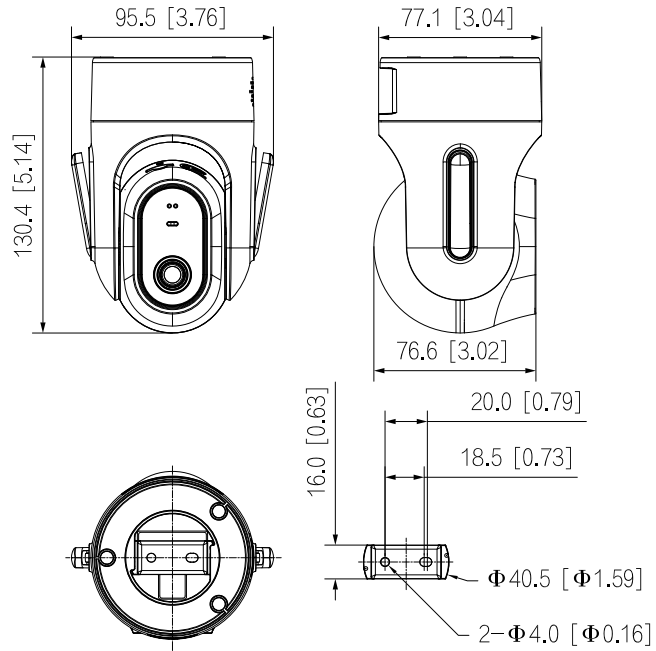

**Structure**

Product Dimensions	130.4 mm × Φ 95.5 mm (5.13" × 3.76")
Net Weight	0.25 kg (0.55 lb)
Gross Weight	0.5 kg (1.10 lb)

**Ordering Information**

Type	Model	Description
Wi-Fi Network PT Camera	DH-H2C	2MP Indoor Fixed-focal Wi-Fi Network PT Camera
	H2C	2MP Indoor Fixed-focal Wi-Fi Network PT Camera

**Dimensions (mm[inch])**

**Installation**

Ceiling Mount	Plane Mount