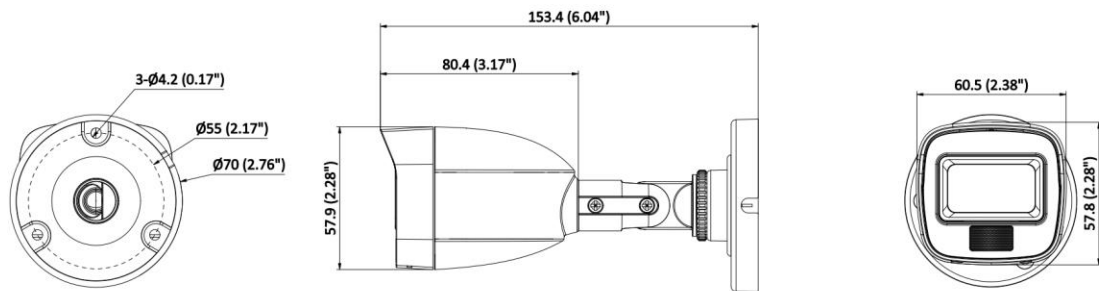

▪ Specification

Camera	
Image Sensor	2 MP CMOS
Max. Resolution	1920 (H) × 1080 (V)
Min. Illumination	0.02 Lux @ (F2.2, AGC ON), 0 Lux with IR
Shutter Time	PAL: 1/25 s to 1/50,000 s; NTSC: 1/30 s to 1/50,000 s
Day & Night	ICR
Angle Adjustment	Pan: 0 to 360°, Tilt: 0 to 75°, Rotate: 0 to 360°
Signal System	PAL/NTSC
Lens	
Lens Type	2.8 mm, 3.6 mm fixed focal lens
Focal Length & FOV	2.8 mm, horizontal FOV: 97°, vertical FOV: 54°, diagonal FOV: 113° 3.6 mm, horizontal FOV: 77°, vertical FOV: 43°, diagonal FOV: 90°
Lens Mount	M12
Illuminator	
Supplement Light Range	IR : Up to 20 m White Light : Up to 20 m
Supplement Light Type	Smart,IR,White Light
Image	
Image Parameters Switch	STD/HIGH-SAT/HIGHLIGHT
Image Settings	Brightness, Sharpness, Smart IR
Frame Rate	TVI: 1080p @ 30 fps, 1080p @ 25 fps AHD: 1080p @ 30 fps, 1080p @ 25 fps CVI: 1080p @ 30 fps, 1080p @ 25 fps CVBS: PAL/NTSC
Wide Dynamic Range (WDR)	Digital WDR
Image Enhancement	DWDR/BLC/HLC/Global
White Balance	Auto/Manual
AGC	Yes
Interface	
Video Output	Switchable TVI/AHD/CVI/CVBS
General	
Material	Plastic
Dimension	∅70 mm × 153.4 mm (∅2.76" × 6.04")
Weight	Max. 145 g (0.32 lb.)
Operating Condition	-40 °C to 60 °C (-40 °F to 140 °F). Humidity: 90% or less (non-condensation)
Communication	HIKVISION-C
Language	English
Power Supply	12 VDC ± 25%, Max. 3.2 W *You are recommended to use one power adapter to supply the power for one camera.
Approval	
Protection	IP66

▪ Available Model

THC-B127-LPC(2.8mm)

THC-B127-LPC(3.6mm)

▪ **Dimension**

Unit: mm (inch)

▪ **Accessory**

▪ **Optional**

DS-1280ZJ-XS Junction box	DS-2280ZJ Wall mount
	
	