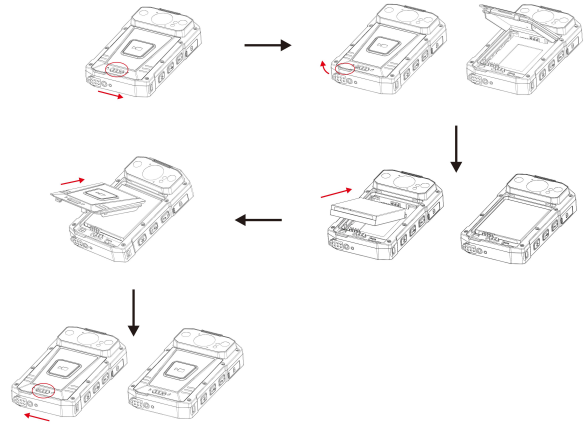

Port

USB	1 × Type-C USB 2.0 port
External Port	6-Pin metal port (connects through the Pogo Pin connector)

Body Camera | DH-MPT230

General

SIM Card Slot	2 × Nano SIM card slot
Microphone	2
Speaker	1, 1.5 W power
Button	Power on/off; flag files; record videos; take pictures; PTT voice talk; record audios; SOS; Fn custom; turn on/off IR
Indicator Light	1, 3-Color light indicates status and charging status
Sensor	Gyroscope; gravity acceleration sensor; photosensitive sensor; geomagnetic sensor
Battery Capacity	Large battery: 3200 mAh (4.35 V) Small battery: 50 mAh (4.35 V); it supports uninterrupted battery replacement for up to 5 minutes.
Battery Detachability	Yes
Charging	5 VDC, 2 A
Operating Time	Lasts up to 11.5 hours (1080p) or 12 hours (720p) of video recording (when in airplane mode and all the lights and screen are turned off)
Standby Time	168 hours
Charging Time	3 hours
Protection	The bare machine is IP68 rated, and received rigorous testing with four 2-meter drop tests.
Operating Temperature	-20 °C to +55 °C (-4 °F to +131 °F)
Operating Humidity	<95% (RH), non-condensing
Net Weight	183 g (0.40 lb) (battery included, without back clip)
Gross Weight	560 g (1.23 lb) (package included)
Product Dimensions	106 mm × 64 mm × 34 mm (4.17" × 2.52" × 1.34") (L × W × H)
Packaging Dimensions	167 mm × 138 mm × 64 mm (6.57" × 5.43" × 2.52") (L × W × H)
Accessory	Type-C USB charging cable; 5 V 2 A power adapter; clip
Certifications	CE

Installation

Dimensions (mm[inch])

Ordering Information

Type	Model	Description
Body Camera	DH-MPT230	Dahua Body Camera
Accessories (Optional)	DH-MAE-D201	Dahua
	MAE-ST201	Harness
	MAE-CL101	Clip
	MAE-CL501	Magnetic Clip