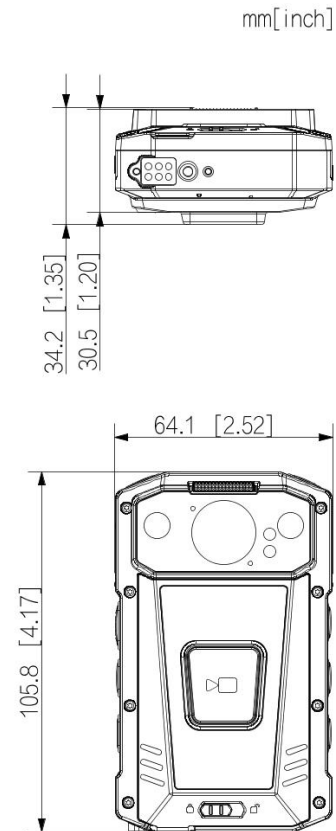

Port

USB	1 × Type-C USB 2.0 port
External Port	6-Pin metal port (connects through the Pogo Pin connector)

Body Camera | DH-MPT230

General

SIM Card Slot	2 × Nano SIM card slot
Microphone	2
Speaker	1, 1.5 W power
Button	Power on/off; flag files; record videos; take pictures; PTT voice talk; record audios; SOS; Fn custom; turn on/off IR
Indicator Light	1, 3-Color light indicates status and charging status
Sensor	Gyroscope; gravity acceleration sensor; photosensitive sensor; geomagnetic sensor
Battery Capacity	Large battery: 3200 mAh (4.35 V) Small battery: 50 mAh (4.35 V); it supports uninterrupted battery replacement for up to 5 minutes.
Battery Detachability	Yes
Charging	5 VDC, 2 A
Operating Time	Lasts up to 11.5 hours (1080p) or 12 hours (720p) of video recording (when in airplane mode and all the lights and screen are turned off)
Standby Time	168 hours
Charging Time	3 hours
Protection	The bare machine is IP68 rated, and received rigorous testing with four 2-meter drop tests.
Operating Temperature	-20 °C to +55 °C (-4 °F to +131 °F)
Operating Humidity	<95% (RH), non-condensing
Net Weight	183 g (0.40 lb) (battery included, without back clip)
Gross Weight	560 g (1.23 lb) (package included)
Product Dimensions	106 mm × 64 mm × 34 mm (4.17" × 2.52" × 1.34") (L × W × H)
Packaging Dimensions	167 mm × 138 mm × 64 mm (6.57" × 5.43" × 2.52") (L × W × H)
Accessory	Type-C USB charging cable; 5 V 2 A power adapter; clip
Certifications	CE

Installation

Dimensions (mm[inch])

Ordering Information

Type	Model	Description
Body Camera	DH-MPT230	Dahua Body Camera
Accessories (Optional)	DH-MAE-D201	Dahua
	MAE-ST201	Harness
	MAE-CL101	Clip
	MAE-CL501	Magnetic Clip