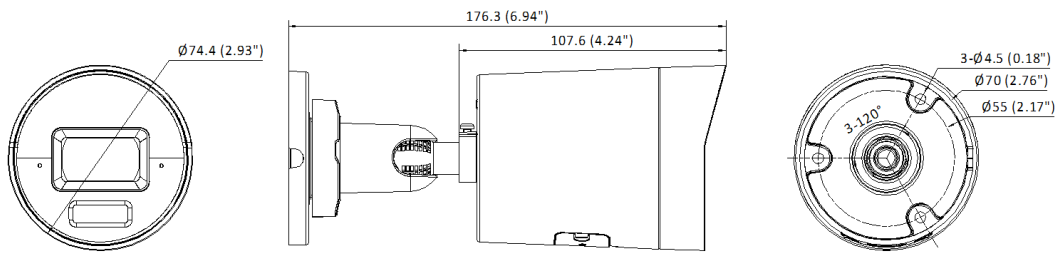

▪ Available Model

DS-2CD2067G3-LI2UY/SL(2.8mm)O-STD/BLACK

▪ Dimension

Unit: mm (inch)

▪ **Accessory**

▪ **Optional**

DS-1275ZJ-SUS(Black) Vertical pole mount	DS-1280ZJ-XS-Y(Black) Junction box	DS-1276ZJ-SUS(Black) Corner mount
		
		