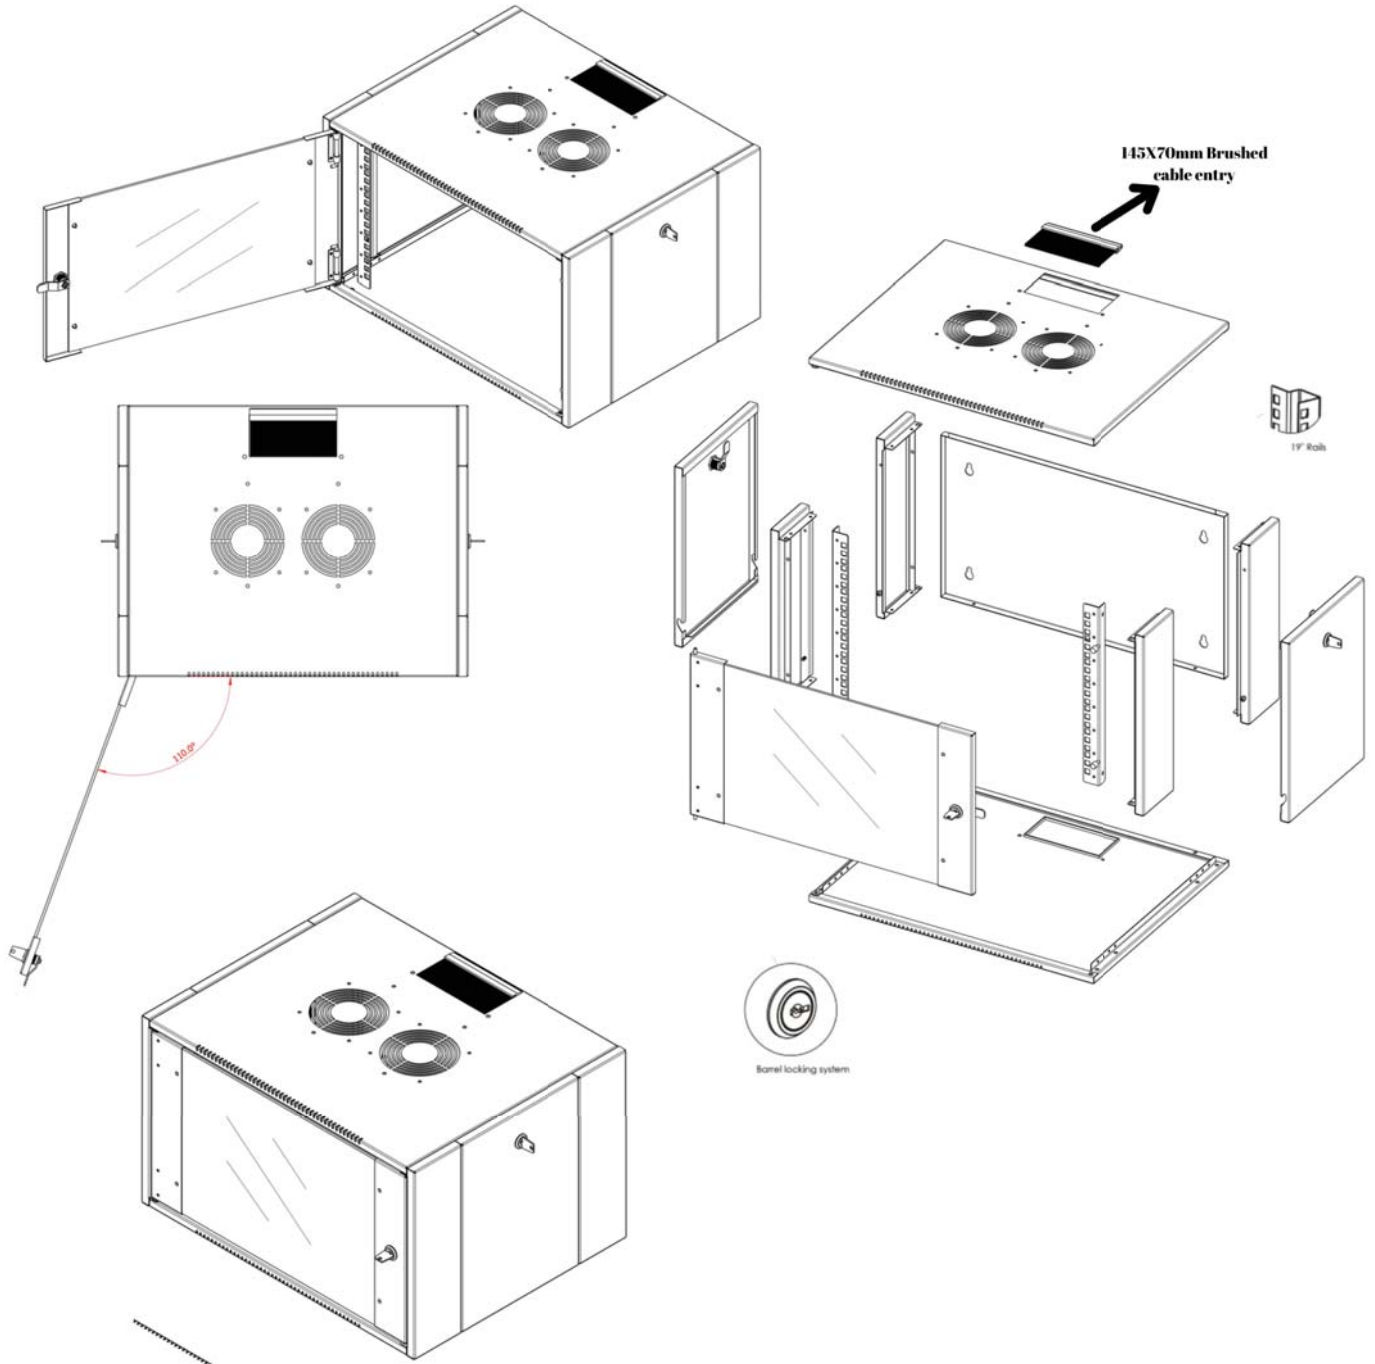

D-WALL

D-META SERIES

600x450mm (WxD) - FLAT-PACK

HIGHLIGHTS

 IP20	Safety class rating IP20
	Available in heights from 4U up to 20U
	Load capacity up to 60 kg
	Supplied Flat-Pack

D-META FEATURES

- Safety class rating IP20
- Available in 4U, 6U, 9U, 12U, 15U, 18U and 20U heights
- Disassembled, flat-pack packaging
- Powder painted in RAL 7035 or RAL 9005
- Aluminum extruded glass door frame
- 4mm impact resistant smoked glass
- 3 grounding points (bottom, side panel and front door)
- Side panels: 2x sliding lock and a key lock and easily detachable
- 19" galvanized profile rails marked with U height position
- Roof is prepared for fan units (punched out entries)

D-Meta series is available in 4U, 6U, 9U, 12U, 15U, 18U and 20U heights with 600x450mm or 600x600mm sizes. Stability is the key factor of non-welded design. Side sections are detachable and installation on the wall is easy so it can be implemented quickly.

Lockable safety-glass door. 110° door opening angle. 1-point locking mechanism on the front door. 19" galvanized profile rails mounted on the front side inside of the cabinet.

There are cable entries on top (brushed) & bottom (pre-punched) chassis. Top case has a ready Forced Ventilation (Fan Module) integration area. This area is with pre-punched slots even without Fan integration provides passive heat removal function via convection.

ISOMETRIC DRAWING

TECHNICAL DRAWING

PACKAGING - FLAT PACK