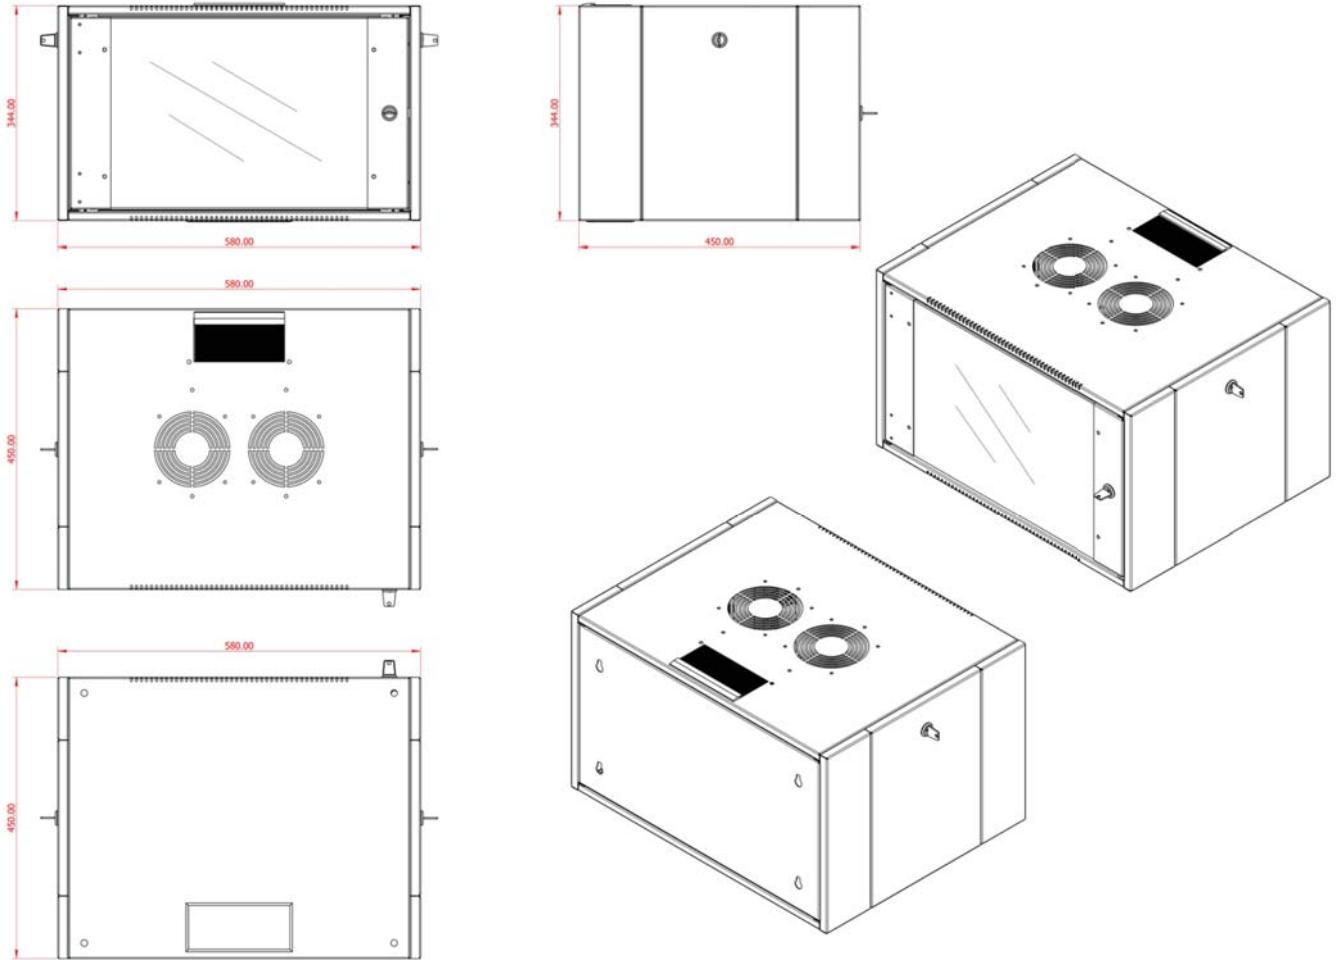

TECHNICAL DRAWING