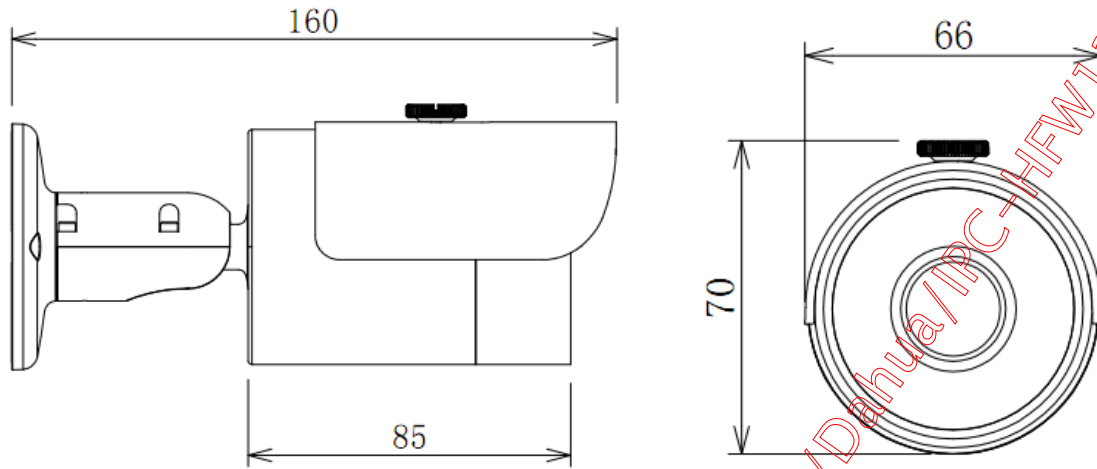

<https://www.e-camera.com/suppliers/where-video/camera/Dahua/IPC-HFW1300S/>

DH-IPC-HFW1300S

Technical Specifications

Model	DH-IPC-HFW1300S	
Camera		
Image Sensor	1/3" 3Megapixel progressive scan CMOS	
Effective Pixels	2048(H)x1536(V)	
Scanning System	Progressive	
Electronic Shutter Speed	Auto/Manual 1/3(4)~1/10000	
Min. Illumination	Color: 0.1Lux/F1.6; 0Lux/F1.6 (IR on)	
S/N Ratio	More than 50dB	
Video Output	N/A	
Camera Features		
Max. IR LEDs Length	30m	
Day/Night	Auto(ICR) / Color / B/W	
Backlight Compensation	BLC /HLC /DWDR	
White Balance	Auto/Manual	
Gain Control	Auto/Manual	
Noise Reduction	2D	
Privacy Masking	Up to 4 areas	
Lens		
Focal Length	3.6mm (6mm optional)	
Max Aperture	F1.6(F1.6)	
Focus Control	Manual	
Angle of View	H: 71.9°/45.3°	
Lens Type	Fixed lens	
Mount Type	Board-in Type	
Video		
Compression	H.264/ MJPEG	
Resolution	3M(2048×1536)/1080P(1920×1080) / 720P(1280×720) / D1(704×576/704×480) /CIF(352×288/352×240)	
Frame Rate	Main Stream	3M(1~20fps)/1080P/720P(1 ~ 25/30fps)
	Sub Stream	D1/CIF(1 ~ 25/30fps)
Bit Rate	H.264: 16K ~ 8192Kbps	
Audio		
Compression	N/A	
Interface	N/A	
Network		
Ethernet	RJ-45 (10/100Base-T)	
Wi-Fi	N/A	
Protocol	IPv4/IPv6, HTTP, HTTPS, TCP/IP, UDP, UPnP, ICMP, IGMP, RTSP, RTP, SMTP, NTP, DHCP, DNS, PPPOE, DDNS, FTP, IP Filter, QoS	
Compatibility	ONVIF, CGI	
Max. User Access	20 users	
Smart Phone	iPhone, iPad, Android, Windows Phone	

DH-IPC-HFW1300S

Auxiliary Interface	
Memory Slot	N/A
RS485	N/A
Alarm	N/A
PIR Sensor Range	N/A
General	
Power Supply	DC12V, PoE (802.3af)
Power Consumption	Max 4W
Working Environment	-30°C~+60°C, Less than 95%RH
Ingress Protection	IP66
Vandal Resistance	N/A
Dimensions	Φ70mm×66mm×160mm
Weight	0.42Kg

<https://www.e-camere.ro/supraveghere-video/camere/Dahua/IPC-HFW1300S/>

DH-IPC-HFW1300S

Dimensions (mm)

Accessory (optional)

			
PFA130	PFA122	PFA152	PFA151

Dahua Technology Co., Ltd.

1199 BinAn Road, Binjiang District, Hangzhou, China