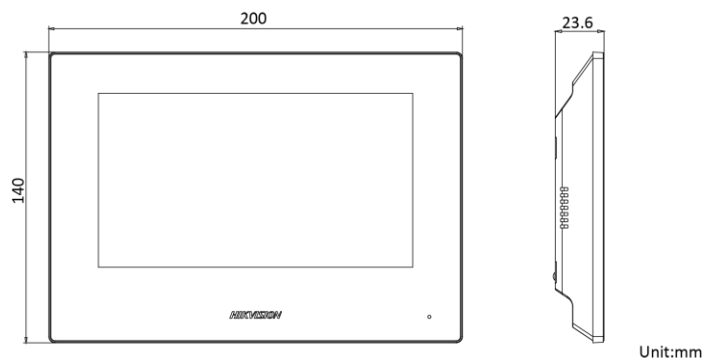

Bluetooth version	/
3G/4G standard	/
Zigbee	/
Device interfaces	
Alarm input	8
Network interface	1 RJ-45 10/100 Mbps self-adaptive
TAMPER	/
RS-485	/
USB	/
TF card	/
Alarm output	/
Power interface	1 (12VDC power input)
General	
Button	/
Installation	Surface mounting, table mounting
Indicator	/
Protective level	/
Working temperature	-10 ° C to 50 ° C (14 ° F to 133 ° F)
Working humidity	10% to 90%
Dimensions	200 mm × 140 mm × 23.6 mm (7.87" × 5.51" × 0.93")
Battery	/
Power supply	IEEE802.3af, standard PoE 12 VDC
Application environment	Indoor
Power consumption	≤ 3 W
Language	English, French, Portuguese (Brazil), Spanish, Russian, German, Italian, Polish, Turkish, Vietnamese, Arabic, Czech, Hungarian, Dutch, Romanian, Bulgarian, Ukrainian, Croatian, Serbian, Greek, Slovak
Weight	Without package: 330 g (0.73 lb), With package: 667g (1.47 lb)

Dimension

Accessory

Optional

DS-KABH6320-T
Indoor Station Table Bracket