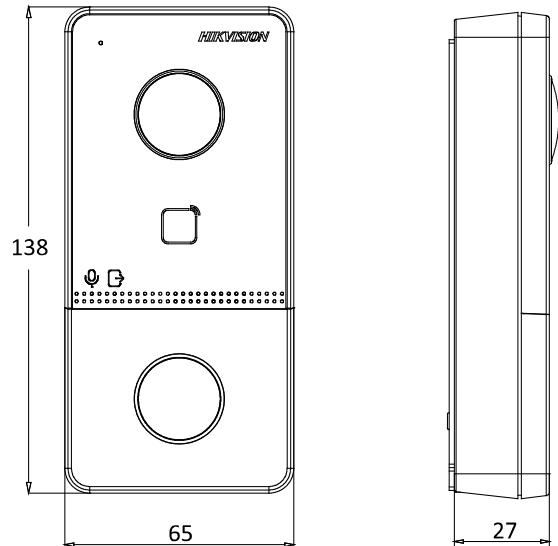

General

Power supply	IEEE802.3af, standard PoE 12 VDC/1 A
Power consumption	≤ 6 W
Working temperature	-10 °C to 55 °C (14 °F to 131 °F)
Working humidity	10% to 90%
Dimensions	200 mm × 140 mm × 15.1 mm (7.9" × 5.5" × 0.6")

Weight

1.599 kg

Available Model

DS-KIS603-P

Physical Interfaces

Villa Door Station

No.	Description	No.	Description
1	Microphone	7	Terminals
2	Camera	8	Debugging Port
3	Indicator	9	TAMPER
4	Button	10	Set Screw
5	Card Reading Area	11	TF Card Slot
6	Loudspeaker	12	Network Interface

Dimension

Villa Door Station

Network Indoor Station

Network Indoor Station

Unit : mm

Typical Application

Distributed by

**HIKVISION®****Headquarters**