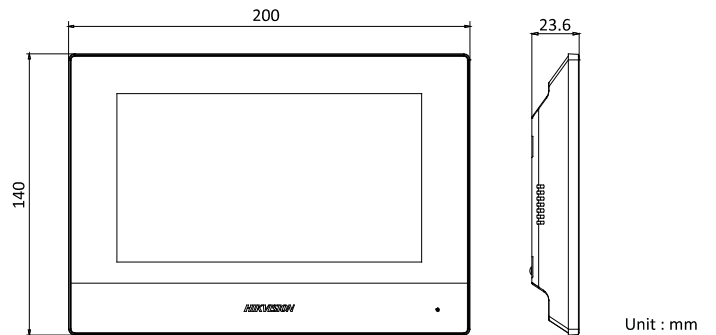

Dimension

Villa Door Station

Network Indoor Station

Network Indoor Station

Unit : mm

Typical Application

Distributed by

**HIKVISION®****Headquarters**