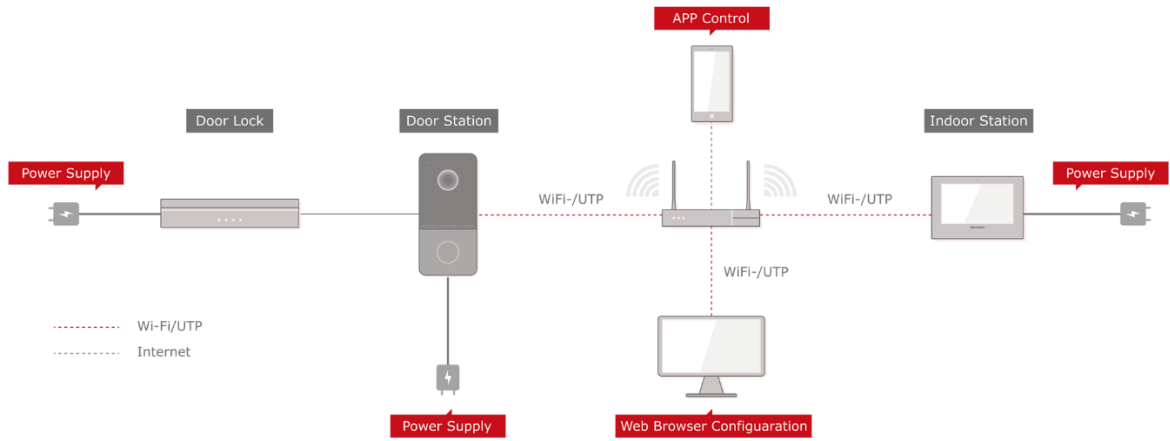

No.	Description	No.	Description
1	Screen	5	Loudspeaker
2	Microphone	6	TF Card Slot
3	Debugging Port	7	Alarm Terminal
4	Network Interface	8	Power Supply

Note: The debugging port is used for debugging only.

Dimension

Villa Door Station

Network Indoor Station

Network Indoor Station

Unit : mm

Typical Application

Distributed by

**HIKVISION®****Headquarters**