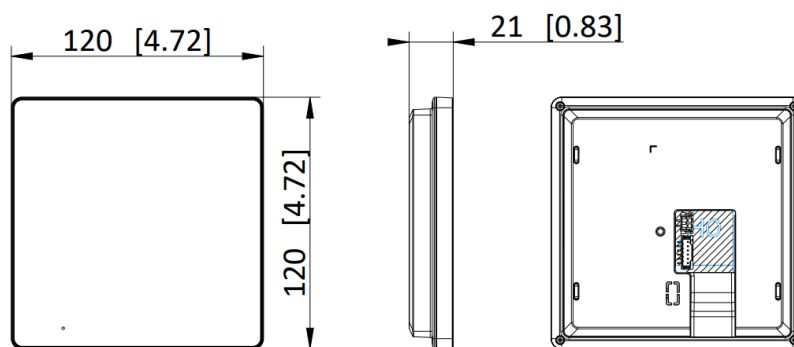

▪ Specification

System parameters	
Operating system	Linux
ROM	16 MB
RAM	128 MB
CPU	Embedded processor
Display parameters	
Screen size	4.3-inch
Operation method	Capacitive touch screen with 9 touch buttons
Type	Colorful TFT
Resolution	480 × 272
Video parameters	
Lens	/
Resolution	/
FOV	/
WDR	/
Video compression standard	/
Focal length	/
Audio parameters	
Audio compression standard	G.711 U, G.711 A
Audio input	1 Built-in omnidirectional microphone
Audio output	1 Built-in loudspeaker
Audio compression bitrate	64 Kbps
Audio quality	Noise suppression and echo cancellation
Volume adjustment	Adjustable
Capacity	
Event capacity	200
Notice capacity	200
Linked indoor extensions capacity	16
Network parameters	
Communication protocol	TCP/IP, SIP, RTSP
Wi-Fi standard	Wi-Fi 802.11 b/g/n, 2.4 GHz
Bluetooth version	/
3G/4G standard	/
Zigbee	/
Device interfaces	
Alarm input	/
Network interface	1 RJ-45 100 Mbps
TAMPER	/
RS-485	/
USB	/
TF card	/
Alarm output	/

General	
Button	9 touch buttons
Installation	Wall mounting, table mounting
Indicator	/
Weight	With package: 336.6 g (0.7 lbs) Without package: 197.8 g (0.4 lbs)
Protective level	/
Working temperature	-10 °C to 50 °C (14 °F to 122 °F)
Working humidity	10% to 90%
Dimensions	120 mm × 120 mm × 21 mm (4.7" × 4.7" × 0.83")
Application environment	Indoor
Power consumption	≤ 4 W
Language	English, French, Portuguese, Portuguese (Brazil), Spanish, Russian, German, Italian, Polish, Turkish, Vietnamese, Arabic, Czech, Hungarian, Dutch, Romanian, Bulgarian, Ukrainian, Croatian, Serbian, Greek, Lithuanian, Estonian, Latvian, Norwegian Danish, Slovenian, Slovak, Swedish, Finnish, Traditional Chinese, Mongolian, Hebrew, Kazakh, Uzbek
Power supply	IEEE802.3af, Standard PoE, 12 VDC

▪ Available Model

VI-H440W

▪ Dimension

Unit:mm [inch]

SCALE | 1:1

HiLook

Headquarters

No.555 Qianmo Road, Binjiang District,
Hangzhou 310051, China
T +86-571-8807-5998
Technical Support: support@hikvision.com