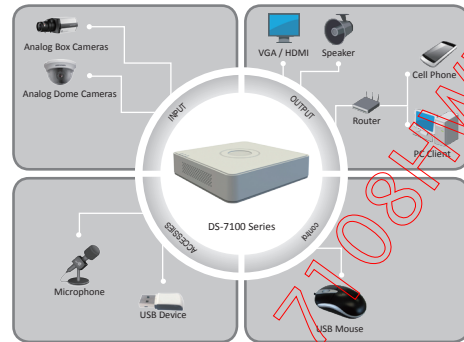

DS-7104/08/16HWI-SH(-SL)

960H Mini DVR

Key features

- H.264 & dual-stream video compression
- Up to WD1(PAL:960×576,NTSC:960×480) resolution real-time recording
- Simultaneous VGA and CVBS outputs
- Alarm for video loss, motion detection, tampering and abnormal signal
- Embedded WEB server for remote access
- Mobile view on 3G/Wifi enabled device (iPhone, Android)