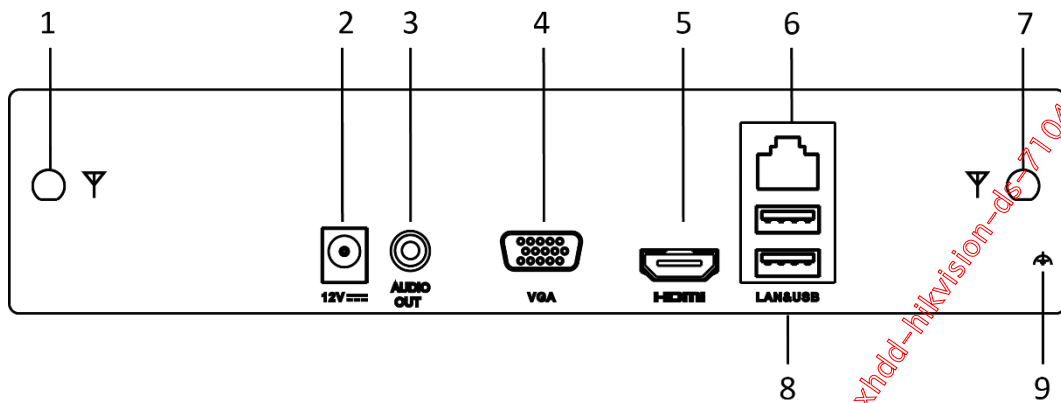

Physical Interfaces

No.	Name	No.	Name
1	Wi-Fi antenna	6	LAN
2	Power supply	7	Wi-Fi antenna
3	Audio out	8	USB
4	VGA interface	9	Ground
5	HDMI interface