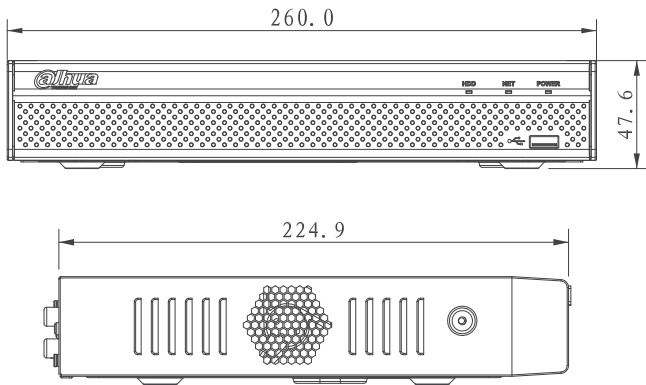

Environmental

Operating Conditions	-10°C ~ +55°C (+14°F ~ +131°F), 86 ~ 106kpa
Storage Conditions	-20°C ~ +70°C (-4°F ~ +158°F), 0 ~ 90% RH

Construction

Dimensions(W×D×H)	Compact 1U, 260mm×224.9mm×47.6mm (10.2" x 8.9" x 1.9")
Net Weight	0.8kg (1.76 lb) (without HDD)
Gross Weight	1.6kg(3.53 lb)(without HDD)

Dimensions (mm)

<https://www.e-camere.ro/supraveghere-video/dvr-nvr-uri/Dahua/NVR2104HS-P-S2/>