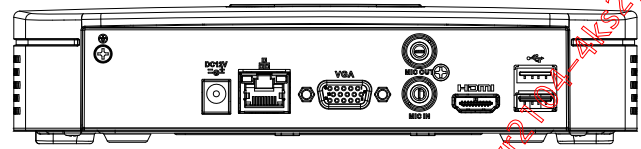

Rear Panel

<https://www.e-camere.ro/supraveghere-video/dvr-nvr-uri/Dahua/nvr-4-canale-ip-2mp-bitrate-80mbps-dahua-nvr-4-ks2/>