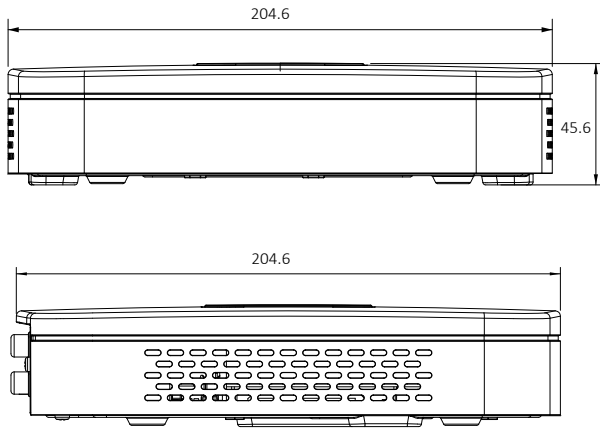

Ordering Information

Type	Part Number	Description
4 Channel NVR	DHI-NVR2104-4KS2	4 Channel Smart 1U Lite 4K H.265 Network Video Recorder
8 Channel NVR	DHI-NVR2108-4KS2	8 Channel Smart 1U Lite 4K H.265 Network Video Recorder
Accessories	N/A	N/A

Dimensions (mm)