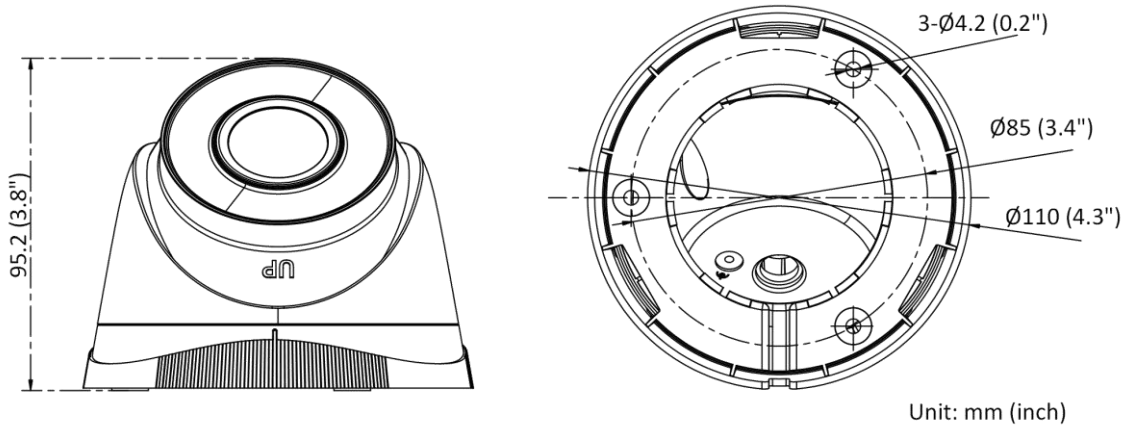

▪ Specification

Camera	
Image Sensor	1/2.8" Progressive Scan CMOS
Max. Resolution	3840 × 2160
Min. Illumination	Color: 0.01 Lux @(F2.0, AGC ON), B/W: 0 Lux with IR
Shutter Time	1/3 s to 1/100, 000 s
Day & Night	IR cut filter
Angle Adjustment	Pan: 0° to 360°, tilt: 0° to 75°, rotate: 0° to 360°
Lens	
Lens Type	Fixed focal lens, 2.8 and 4 mm optional
Focal Length & FOV	2.8 mm, horizontal FOV 108°, vertical FOV 60°, diagonal FOV 127° 4 mm, horizontal FOV 86°, vertical FOV 46°, diagonal FOV 102°
Lens Mount	M12
Iris Type	Fixed
Aperture	F2.0
DORI	
DORI	2.8 mm, D: 81 m, O: 32 m, R: 16 m, I: 8 m 4 mm, D: 106 m, O: 42 m, R: 21 m, I: 11 m
Illuminator	
Supplement Light Type	IR
Supplement Light Range	Up to 30 m
Smart Supplement Light	Yes
IR Wavelength	850 nm
Video	
Main Stream	50 Hz: 12.5 fps (3840 × 2160), 20 fps (2592 × 1944), 25 fps (2688 × 1520, 1920 × 1080, 1280 × 720) 60 Hz: 15 fps (3840 × 2160), 20 fps (2592 × 1944), 30 fps (2688 × 1520, 1920 × 1080, 1280 × 720)
Sub-Stream	50 Hz: 25 fps (1280 × 720, 640 × 480, 640 × 360) 60 Hz: 30 fps (1280 × 720, 640 × 480, 640 × 360)
Video Compression	Main stream: H.265+/H.265/H.264+/H.264 Sub-stream: H.265/H.264/MJPEG
Video Bit Rate	32 Kbps to 16 Mbps
H.264 Type	Baseline Profile/Main Profile/High Profile
H.265 Type	Main Profile
Bit Rate Control	CBR/VBR
Region of Interest (ROI)	1 fixed region for main stream
Network	
Security	Password protection, complicated password, HTTPS encryption, watermark, IP address filter, basic and digest authentication for HTTP/HTTPS, WSSE and digest authentication for Open Network Video Interface, RTP/RTSP over HTTPS, security audit log, TLS 1.2, host authentication (MAC address)
Simultaneous Live View	Up to 6 channels
API	Open Network Video Interface (Profile S), ISAPI, SDK

▪ **Available Model**

IPC-T280H(2.8mm)(C)

IPC-T280H(4mm)(C)

▪ **Dimension**

▪ **Accessory**

▪ **Optional**

HIA-J102 Junction Box	HIA-B201 Corner mount	HIA-B301 Vertical pole mount	HIA-B401-110T Wall Mount
			