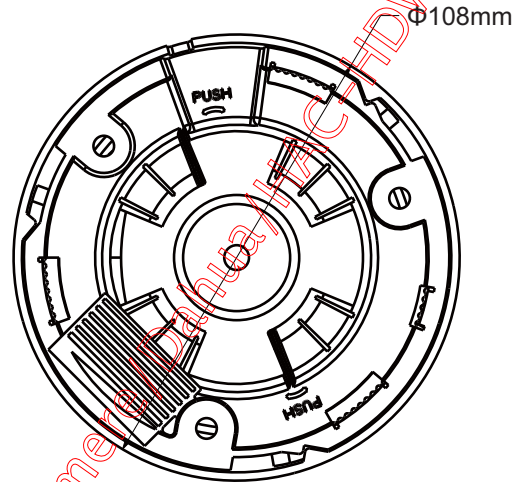

## Technical Specifications

Model	DH-HAC-HDW2120SP	DH-HAC-HDW2120SN
<b>Camera</b>		
Image Sensor	1/3" 1.3Megapixel CMOS	
Effective Pixels	1305(H)×977(V)	
Electronic Shutter	1/3s~1/100,000s	
Video Frame Rate	25/50fps@720P	30/60fps@720P
Synchronization	Internal	
Min. Illumination	0.01Lux/F1.6, 0Lux IR on	
Video Output	1-channel BNC HDCVI high definition video output/ CVBS standard definition video output (Can switch)	
<b>Camera Features</b>		
Max. IR LEDs Length	30m, Smart IR	
Day/Night	Auto(ICR) / Color / B/W	
Noise Reduction	2D/3D	
OSD Menu	Support	
<b>Lens</b>		
Focal Length	3.6mm (2.8mm, 6mm, 8mm optional)	
Angle of View	H: 72.3° (89° /46° /34.8°)	
Mount Type	M12	
<b>General</b>		
Power Supply	DC12V±20%	
Power Consumption	Max 3.3W	
Working Environment	-30°C~+60°C / Less than 95%RH (no condensation)	
Transmission Distance	Over 800m via 75-3 coaxial cable	
Ingress Protection	IP67	
Dimensions	Φ108mm×85.4mm	
Weight	0.35kg	
Material	Metal	

## Dimensions (mm)