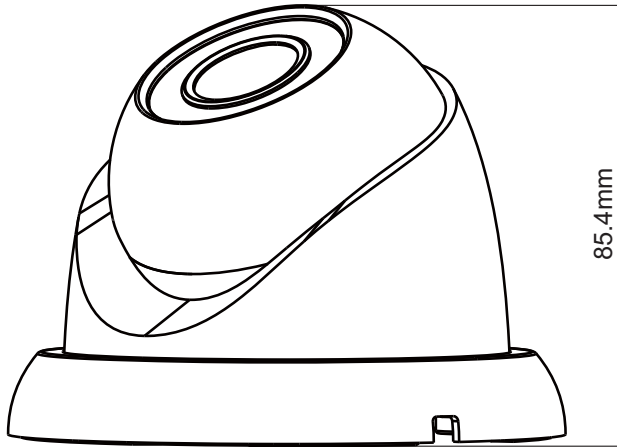

## Technical Specifications

Model	DH-HAC-HDW2120SP	DH-HAC-HDW2120SN
<b>Camera</b>		
Image Sensor	1/3" 1.3Megapixel CMOS	
Effective Pixels	1305(H)×977(V)	
Electronic Shutter	1/3s~1/100,000s	
Video Frame Rate	25/50fps@720P	30/60fps@720P
Synchronization	Internal	
Min. Illumination	0.01Lux/F1.6, 0Lux IR on	
Video Output	1-channel BNC HDCVI high definition video output/ CVBS standard definition video output (Can switch)	
<b>Camera Features</b>		
Max. IR LEDs Length	30m, Smart IR	
Day/Night	Auto(ICR) / Color / B/W	
Noise Reduction	2D/3D	
OSD Menu	Support	
<b>Lens</b>		
Focal Length	3.6mm (2.8mm, 6mm, 8mm optional)	
Angle of View	H: 72.3° (89° /46° /34.8°)	
Mount Type	M12	
<b>General</b>		
Power Supply	DC12V±20%	
Power Consumption	Max 3.3W	
Working Environment	-30°C~+60°C / Less than 95%RH (no condensation)	
Transmission Distance	Over 800m via 75-3 coaxial cable	
Ingress Protection	IP67	
Dimensions	Φ108mm×85.4mm	
Weight	0.35kg	
Material	Metal	

## Dimensions (mm)