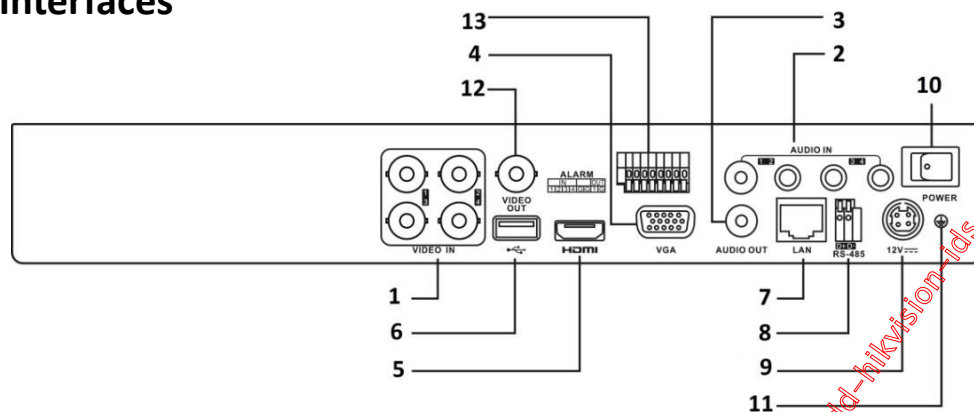

Physical Interfaces

*: The rear panel of iDS-7208HUHI-K1/4S provides 8 video input interfaces.

No.	Description	No.	Description
1	VIDEO IN	8	RS-485 Serial Interface
2	AUDIO IN, RCA Connector	9	12 VDC Power Input
3	AUDIO OUT, RCA Connector	10	Power Switch
4	VGA Interface	11	GND
5	HDMI Interface	12	VIDEO OUT
6	USB Interface	13	Alarm In/Out
7	LAN Network Interface		

Available Models

iDS-7204HUHI-K1/4S, iDS-7208HUHI-K1/4S

Distributed by

┌

└

HIKVISION®

Headquarters

No.555 Qianmo Road, Binjiang District,
Hangzhou 310051, China
T +86-571-8807-5998
overseasbusiness@hikvision.com

Hikvision USA
T +1-909-895-0400
sales.usa@hikvision.com

Hikvision Australia
T +61-2-8599-4233
salesau@hikvision.com

Hikvision India
T +91-22-28409900
sales@pram@hikvision.com

Hikvision Canada
T +1-416-200-6690
sales.canada@hikvision.com

Hikvision Thailand
T +662-275-9949
sales.thailand@hikvision.com

Hikvision Europe
T +31-23-5542770
sales.eu@hikvision.com

Hikvision Italy
T +39-0438-6902
info.it@hikvision.com

Hikvision Brazil
T +55 11 3318-0050
Latam.support@hikvision.com

Hikvision Turkey
T +90 (216)521 7070- 7074
sales.tr@hikvision.com

Hikvision Malaysia
T +601-7652-2413
sales.my@hikvision.com

Hikvision UK & Ireland
T +01628-902140
sales.uk@hikvision.com

Hikvision South Africa
Tel: +27 (10) 0351172
sale.africa@hikvision.com

Hikvision France
T +33(0)1-85-330-450
info.fr@hikvision.com

Hikvision Kazakhstan
T +7-727-9730667
nikia.panfilov@hikvision.ru

Hikvision Vietnam
T +84-974270888
sales.vt@hikvision.com

Hikvision UAE
T +971-4-4432090
salesme@hikvision.com

Hikvision Singapore
T +65-6684-4718
sg@hikvision.com

Hikvision Spain
T +34-91-737-16-55
info.es@hikvision.com

Hikvision Tashkent
T +99-87-1238-9438
uzb@hikvision.ru

Hikvision Hong Kong
T +852-2151-1761
info.hk@hikvision.com

Hikvision Russia
T +7-495-669-67-99
saleru@hikvision.com

Hikvision Korea
T +82-(0)31-731-8817
sales.korea@hikvision.com

Hikvision Poland
T +48-22-460-01-50
info.pl@hikvision.com

Hikvision Indonesia
T +62-21-2933759
Sales.Indonesia@hikvision.com

Hikvision Colombia
sales.colombia@hikvision.com