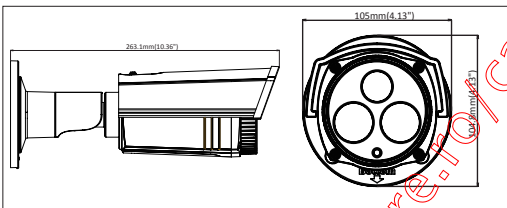

Dimensions

Accessories

Available models

DS-2CD2212-I5, DS-2CD2232-I5

	DS-2CD2212-I5	DS-2CD2232-I5
Camera		
Image sensor	1/3" progressive scan CMOS	
Min. illumination	0.01 lux @F1.2, AGC ON, 0 lux with IR	0.07 lux @F1.2, AGC ON, 0 lux with IR
Shutter time	1/25s ~ 1/100,000s	
Lens	4mm@ F2.0 (6mm, 12mm optional)	4mm@ F2.0 (6mm, 12mm optional)
	Angle of view: 73.1°(4mm), 46°(6mm), 22°(12mm)	2048 × 1536: Angle of view: 70°(4mm), 43.3°(6mm), 20.6°(12mm) 1920 × 1080: Angle of view: 79°(4mm), 49°(6mm), 23.2°(12mm)
Lens mount	M12	
Day & night	IR cut filter with auto switch	
Digital noise reduction	3D DNR	
Wide dynamic range	Digital WDR	
Compression Standard		
Video compression	H.264 / MJPEG	
Bit rate	32 Kbps ~ 16 Mbps	
Dual stream	Yes	
Image		
Max. Image Resolution	1280 × 960	2048 × 1536
Frame rate	50 Hz: 25 fps (1280 × 960), 25 fps (1280 × 720), 25 fps (640 × 576), 25 fps (640 × 480)	50Hz: 20fps (2048 × 1536), 25fps (1920 × 1080), 25fps (1280 × 720)
	60 Hz: 30 fps (1280 × 960), 30 fps (1280 × 720), 30 fps (704 × 576), 30 fps (640 × 480)	60Hz: 20fps (2048 × 1536), 30fps (1920 × 1080), 30fps (1280 × 720)
Image settings	Rotate mode, Saturation, brightness, contrast, sharpness adjustable through client software or web browser	
Backlight compensation	Yes, zone optional	
ROI	Yes, up to 4 configurable areas	
Network		
Network storage	NAS	
Alarm trigger	Motion detection, Dynamic analysis, Tampering alarm	
Protocols	TCP/IP, ICMP, HTTP, HTTPS, FTP, DHCP, DNS, DDNS, RTP, RTSP, RTCP, PPPoE, NTP, UPnP, SMTP, SNMP, IGMP, 802.1X, QoS, IPv6, Bonjour	
System compatibility	ONVIF, PSIA, CGII, ISAPI	
General functionalities	User authentication, watermark	
Interface		
Communication interface	1 RJ45 10 M / 100 M Ethernet interface	
General		
Operating conditions	-30 °C ~ 60 °C (-22°F ~ 140 °F) humidity 95% or less (non-condensing)	
Power supply	12 VDC ± 10% , PoE (802.3af)	
Power consumption	Max. 7 W (Max. 9 W with IR cut filter on)	
Weather proof rating	IP66	
EXIR range	Approx. 50 meters	
Dimension	105×104.8×263.1mm (4.13" × 4.13" × 10.38")	
Weight	700g (1.5 lbs)	