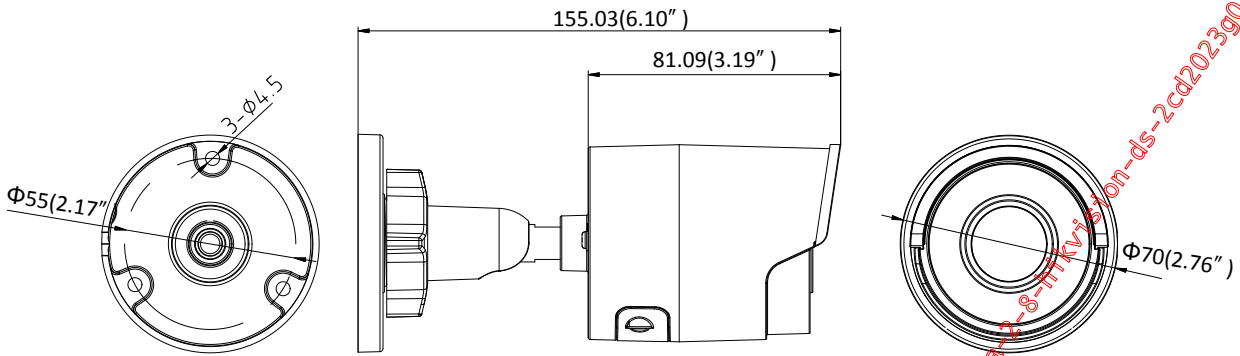

Dimensions