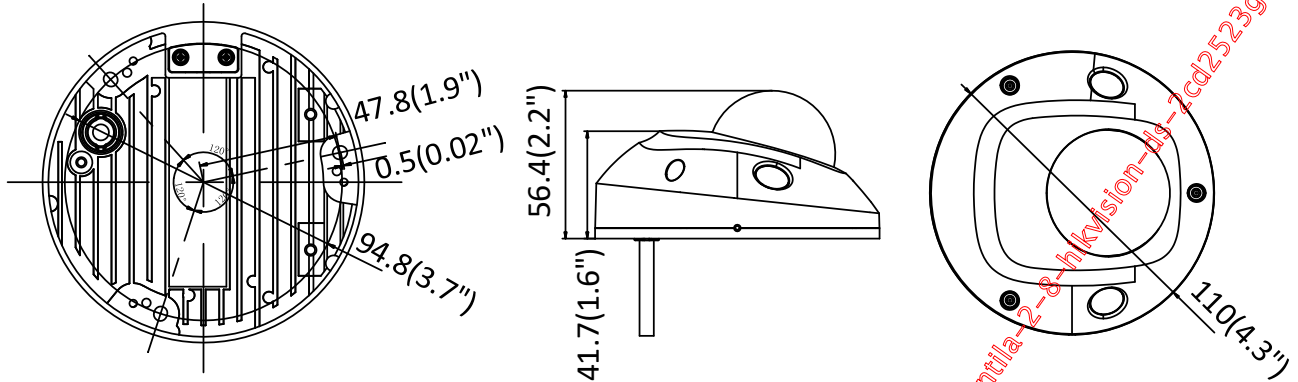

Dimension

Accessory

DS-1280ZJ-DM46
Junction Box

Distributed by