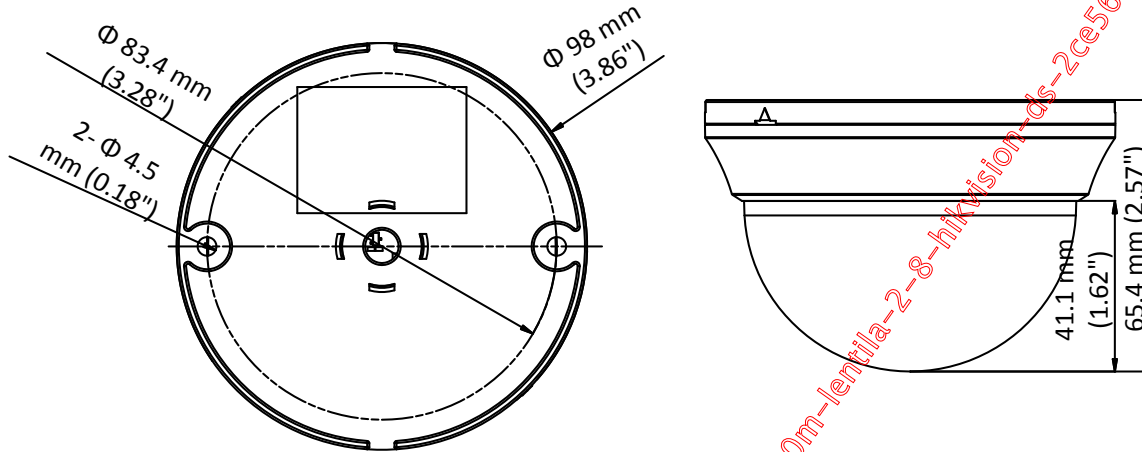

Specifications

Camera	
Image Sensor	1 MP CMOS image sensor
Signal System	PAL/NTSC
Effective Pixels	1296 (H) × 732 (V)
Min. illumination	0.1 Lux@(F1.2,AGC ON),0 Lux with IR
Shutter Time	1/25 (1/30) s to 1/50,000 s
Lens	2.8 mm, 3.6 mm, 6 mm optional
	Field of view: 70.9°(3.6 mm), 92°(2.8 mm), 56.7°(6 mm)
Lens Mount	M12
Day & Night	ICR
Angle Adjustment	Pan: 0° to 350°, Tilt: 0° to 70°, Rotation: 0° to 350°
Synchronization	Internal synchronization
Video Frame Rate	720p@25fps/720p@30fps
HD Video Output	1 analog HD output
S/N Ratio	>62 dB
General	
Operating Conditions	-40 °C to 60 °C (-40 °F to 140 °F), Humidity: 90% or less (non-condensation)
Power Supply	12 V DC ± 15%
Power Consumption	Max. 4 W
IR Range	Up to 20 m
Dimensions	Φ 98 mm × 65.4 mm (3.86" × 2.57")
Weight	240 g (0.53 lb.)

Order Models

DS-2CE56C0T-IRMMF

<https://www.e-camere.ro/supraveghere-video/camere/HikVision/camera-1mp-interior-ir-20m-lentila-2-8-hikvision-ds-2ce56c0t-irmmf/>

Dimensions

Accessories

DS-1H18
Video Balun

X41T
Camera Tester