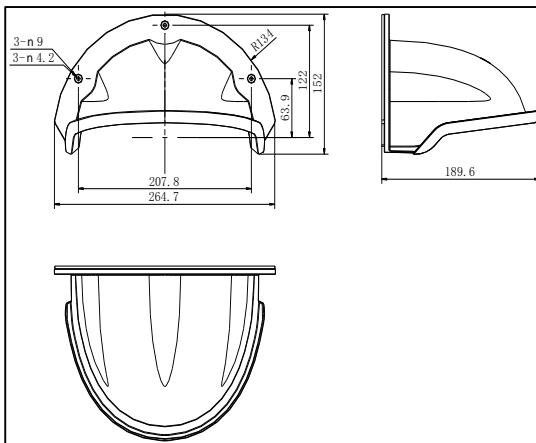

DS-1250ZJ

Rain Shade for Outdoor Dome Camera

Features:

- Composite fibre material with good tenacity and high reliability;
- Water chute design for preventing rainwater from flowing to camera housing;
- Prevent direct sunlight and improve image quality;
- Rain protection and six-level windproof;
- Weaken the possibility of freezing;

Dimension:

Order Model:

DS-1250ZJ

Parameter:

Model	DS-1250ZJ
Parameters	Rain Shade for Outdoor Dome Camera
Appearance	Hikvision White
Material	Composite Fibre
Dimension	264.7*152*189.6 mm
Weight	199g

Notice:

- The rain shade should be installed on flat wall
- The wall must be capable of supporting over 3 times as much as the total weight of the camera and accessory.

Note: The actual dome camera may vary from the picture above.